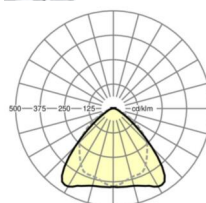

CHARACTERISTICS

Order number	19510007020
EAN number	4020863446186
Commodity code	94051190
Certification mark	IP 20, Protection class I, F, HACCP DIN10500/Food/IFS-application-related suitability/BRC, Indoor, CE
Impact resistance (IK rating)	IK03 (5°C bis 35°C)
Ambient temperatur	ta 5°C to 35°C
Warranty period	5 years
State funding programs	BEG - Federal funding for efficient buildings (valid only for Germany)

ELECTRICAL ENGINEERING

Controller	Electronic driver 3h emergency lighting (1 pcs.)
System output	34W
Mains voltage	230V/50Hz
Energy efficiency class/light source	C

LIGHTING TECHNOLOGY

Placement	LED, Colour rendering/Light colour CRI ≥ 80 / 4000K
Colour tolerance (MacAdam)	3SDCM
Nominal luminous flux	6337lm
Nominal luminous flux-emergency lighting mode	927lm
LED service life	50000h L80/B10 (Tq 35°C), 70000h L80/B50 (Tq 35°C), 100000h L80/B50 (Tq 30°C)
Luminaire luminous efficiency	184lm/W
Beam angle	95° (C0) / 95° (C90)
UGR lat./long.	21.8 / 23.2

MECHANICS

Housing colour	traffic white RAL 9016
Dimensions (LxWxH/DxH)	1531mm x 55mm x 37mm
Weight (net)	1.95kg
Type of installation	Mounting rail system installation, Light structure

Dimensions

L	1531 mm	Length
B	55 mm	Width
H	37 mm	Height

DEEP-LINK

<https://www.regiolum.de/en/article/19510007020>

Reference	LED 6000lm 840
ηLB	100 %
Φ ↓/↑	98 % / 2 %
UGR lat./long.	21.8 / 23.2